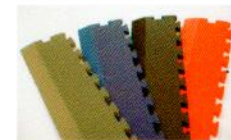

Multimat Bevelled Edge

- Locks on 3 sides
- Anti-slip tread
- Fits all Multimat products
- Combine with corners for safe, anti-trip finish