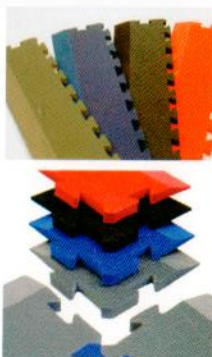

Multimat Features

- Therapeutic flooring system
- Two densities clip together (Multimat soft for walk area clips to Multimat Firm for placing heavier weights)
- No-trip bevelled clip-on edges
- Domestic or commercial use
- Minutes to install or relocate
- Light, yet amazingly durable
- Fit to any size area
- Non-abrasive no-slip surface

1. Lightweight and easy to move. Just click interlocking Multimats together

2. Multimat Soft for walk or exercise areas clips to Multimat Firm for furniture or heavier weights

3. Clip-on Multimat Bevelled Edges and Corners for no-trip flooring transition; frames matted area for a smart, modern appearance

Multimats are made from a lightweight EVA/virgin rubber composite making them exceptionally easy to install, reconfigure or take along with you if you move.

Interlocking Edges

Interlocking edges allow Multimats to easily fit together like a puzzle in any size space. Once fit, the mats are then firmly locked in place.

Multimat Corner

- Locks on 2 sides
- Bevelled edge
- Anti slip tread
- Combine with bevelled edge for safe, anti-trip finish