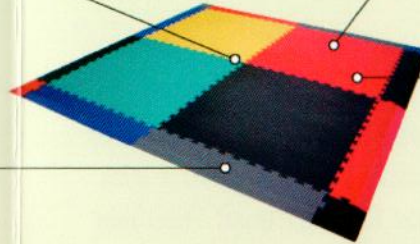

Why choose MULTIMAT?

All these benefits in one product:

www.equimats.com

Optimal Cushioning

Our mats provide a shock absorbing surface that mimics natural ground, providing a comfortable and supportive surface whether at home, at the gym, or at work.

Multimats are available in multiple densities and thicknesses to meet the cushioning needs for any space.

- Fitness areas, gyms & studios
- Commercial spaces
- Recreational areas
- Sports studios

Lightweight Design

Multimats are made from a lightweight EVA/virgin rubber composite making them exceptionally easy to install, reconfigure or take along with you if you move.

Interlocking Edges

Interlocking edges allow Multimats to easily fit together like a puzzle in any size space. Once fit, the mats are then firmly locked in place.

While being easy to put down, these mats are just as easy to take up to transport or reconfigure.

Non-Porous Material

Multimats are made from a special non-porous composite of virgin rubber and EVA foam for optimum hygiene, support and cushioning.

This non-porous material doesn't absorb sweat, bacteria or moisture of any kind, making it hygienic, easy to maintain and long lasting.