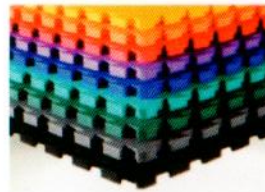

MULTIMAT PRODUCTS

Multimat Soft

- 20mm thick
- 3'3" x 3'3"
- Play areas, offices, home gyms & more
- Anti-slip tread.

www.equimats.com