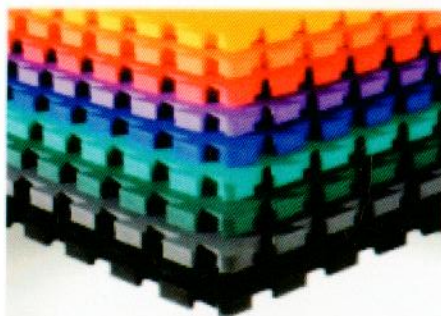

MULTIMAT by Equimat

Europe's favourite flooring now available exclusively from Equimat North America
The #1 choice for therapeutic, **lightweight, durable, non-porous, interlocking** flooring.

MULTIMATS:
The Ultimat Flooring

Equimat North America
9114 Pemberton Meadows Rd.
Pemberton, BC, V0N 2L2
E: equimat@telus.net
P: 604.894.6819

www.equimats.com
www.dreamcatchermeadows.com